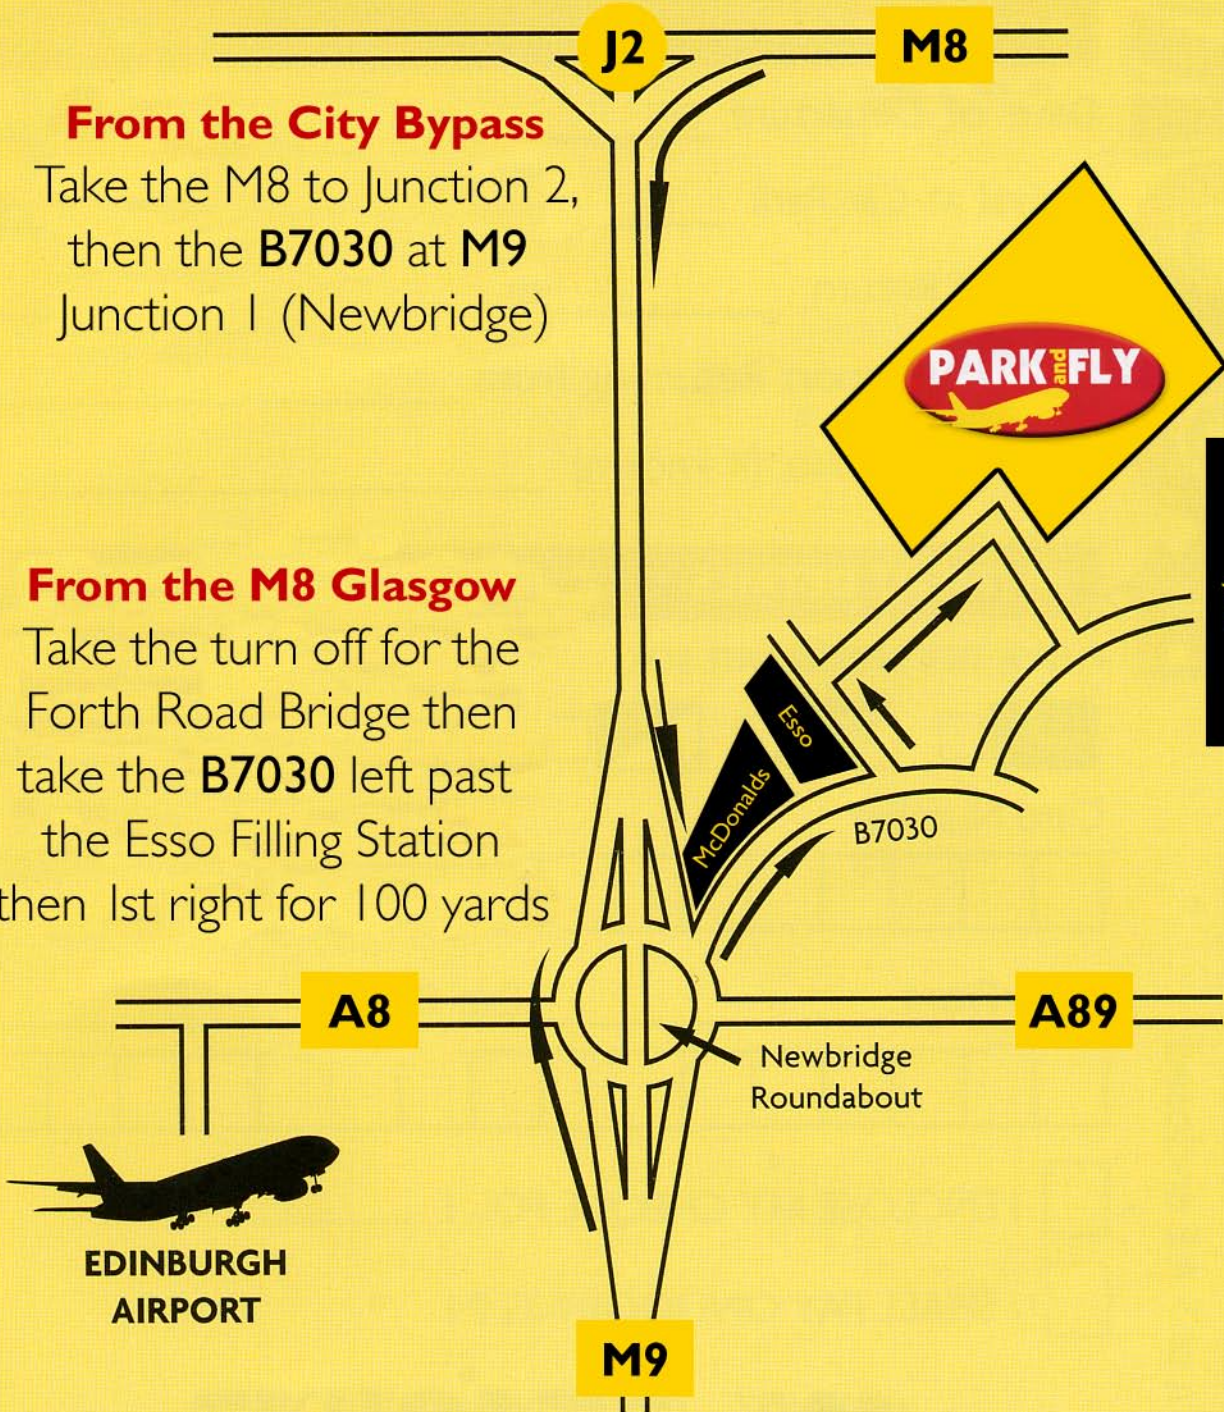

### From the City Bypass

Take the M8 to Junction 2,  
then the **B7030** at **M9**  
Junction 1 (Newbridge)

### From the M8 Glasgow

Take the turn off for the  
Forth Road Bridge then  
take the **B7030** left past  
the Esso Filling Station  
then 1st right for 100 yards

### From Forth Road Bridge

Follow signs for Airport, at **Newbridge Roundabout** take 3rd exit **B7030**, turn left at Esso Filling Station then 1st right. Park and Fly is at end of Esso.

**Park & Fly Edinburgh Ltd**